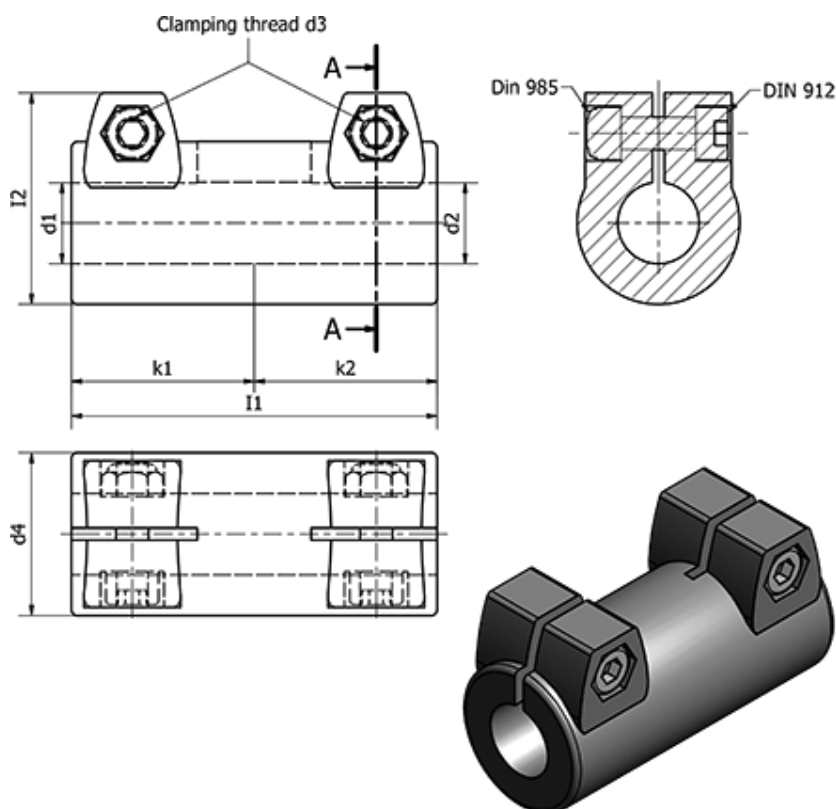

Article number: 20242B45B452SW

Description: E+G Connecting tubes - GN 242-B45-B45-2-SW

Measures

Clamping kit for d3 = GN 911-M10-50

d1 = B45
d2 = B45
d3 = M10
d4 = 65
I1 = 140
I2 = 77.5
k1 = 70

k2 = 70

Weight (g) = 812